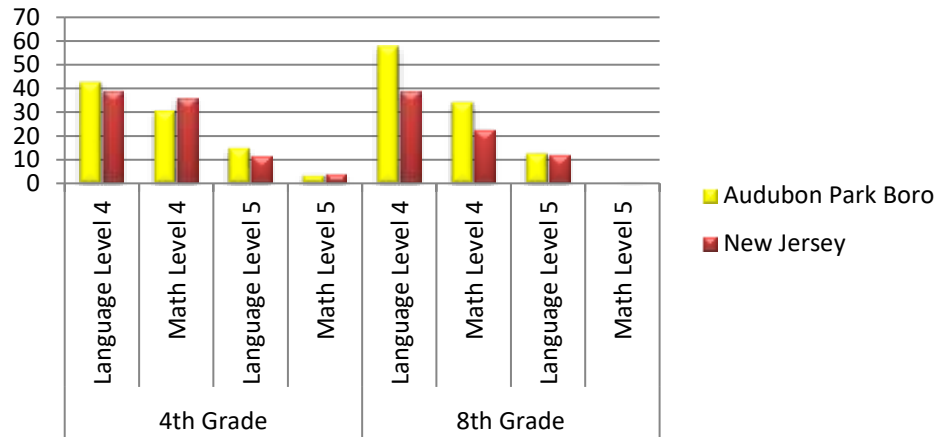

Education***

PARCC 4th and 8th Grade: Percentage of Students Meeting (Level 4) or Exceeding (Level 5) Expectations