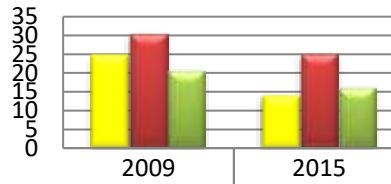

Crime***

Violent Crime Rate

Violent Crime Rate

Audubon Park Boro	2.8	0
Camden County	6.2	4.7
NJ	3.1	2.6

Nonviolent Crime Rate

Nonviolent Crime Rate

Audubon Park Boro	24.6	13.8
Camden County	30.6	25.4
NJ	20.8	16.3