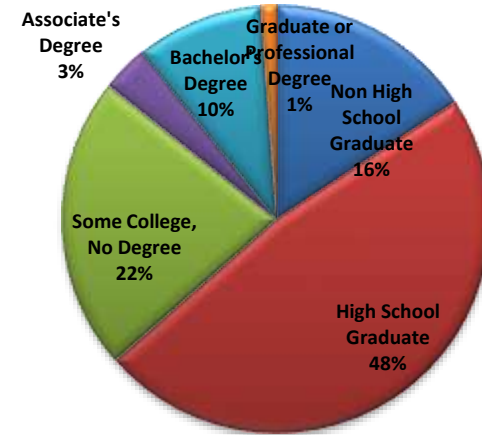

Highest Level of Education Attainment: People 25 years and over

***2015 PARCC data is from the NJ Department of Education website and the education attainment level is from the 2015 American Community Survey.

Crime***