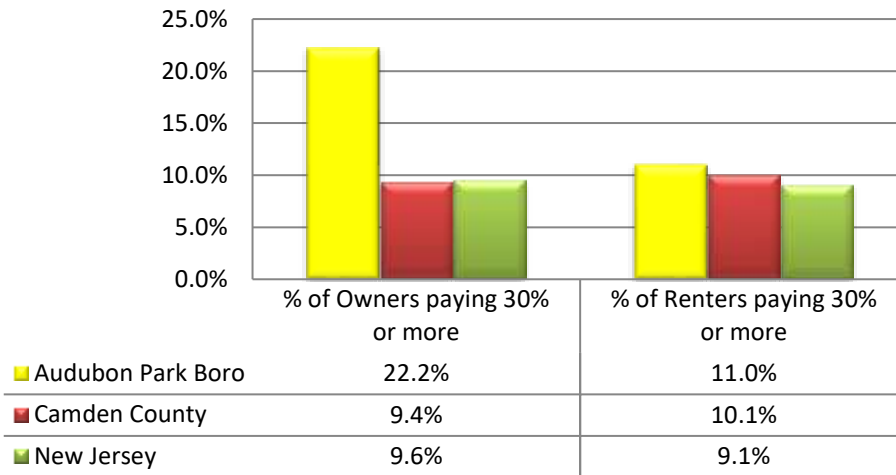

% of Home Owners and Renters Paying more than 30% of their Income on Housing