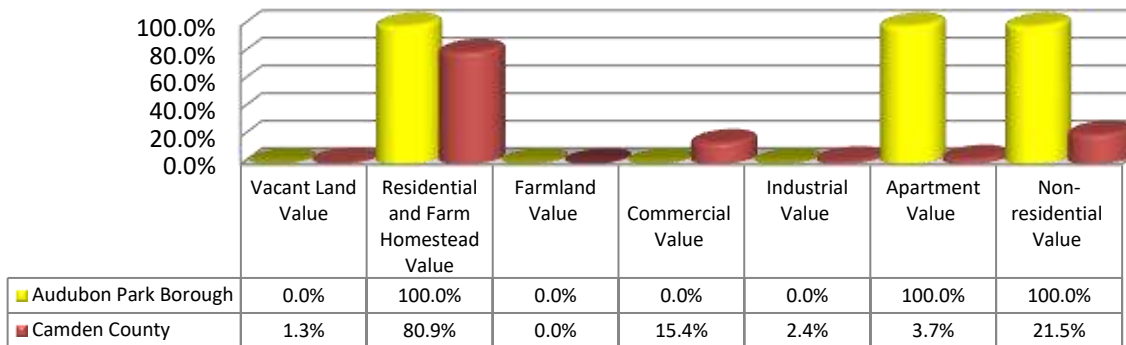

Land Usage and Housing***

Parcel Values as a Percentage of Total Value