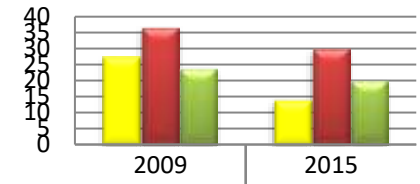

Total Crime Rate

Total Crime Rate

Audubon Park Boro	27.4	13.8
Camden County	36.8	30.1
NJ	23.9	20.2

Audubon Park Boro	-49.6%
Camden County	-18.2%
NJ	-15.5%

***The crime data is from the FBI Uniform Crime Report