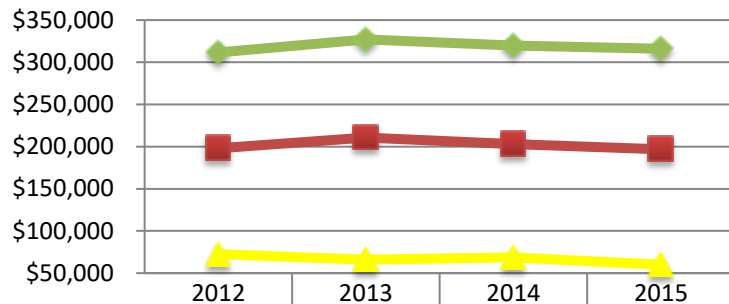

Median Housing Prices(in current dollars)

◆ Audubon Park Boro	$72,500	$65,900	$68,600	$60,000
■ Camden County	$197,900	$210,700	$202,900	$196,800
◆ NJ	$311,600	$327,100	$319,900	$315,900

% change 2012-2015

Audubon Park Boro: -17.2   Camden County: -0.6   NJ: 1.4