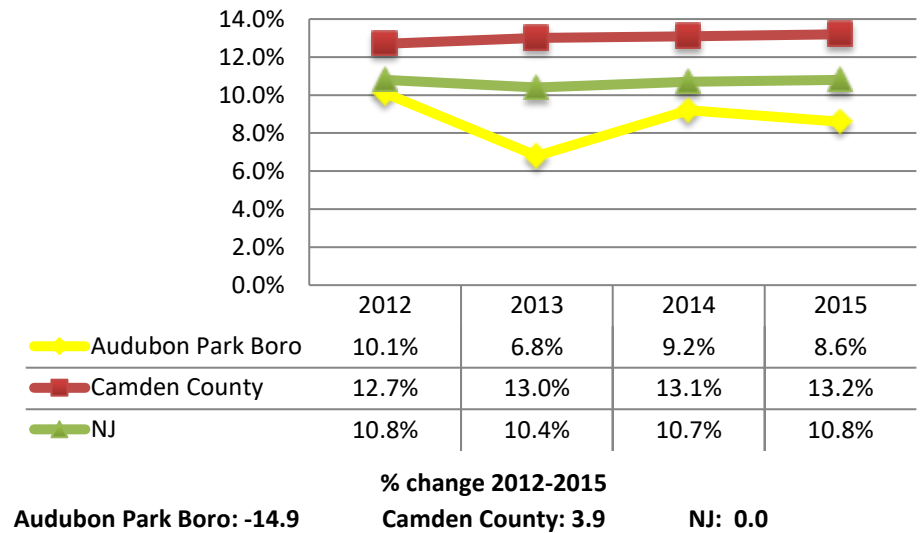

Poverty Rate