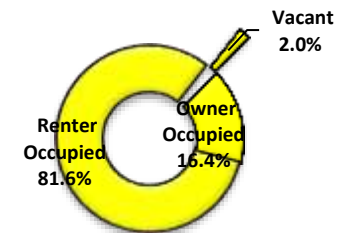

Housing Occupancy

	Owner	Renter	Vacant
Audubon Park Boro	16.4%	81.6%	2.0%
Camden County	61.1%	29.4%	9.6%
New Jersey	57.5%	31.7%	10.9%

***2016 Land use and property tax data is from the NJ Department of Community Affairs.