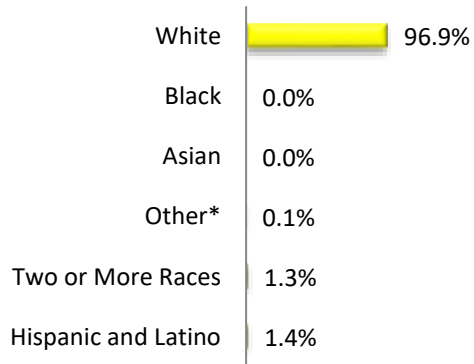

Demographics***

Race

Age

Dependency Ratio

	2000	2015	% change 2000-2015
Audubon Park Boro	56.5	67.8	20.0%
Camden County	55.7	53.1	-4.5%
New Jersey	53.9	52.4	-2.7%

The dependency ratio is the ratio of dependents (people younger than 15 or older than 64), to the working age population, those 15-64.