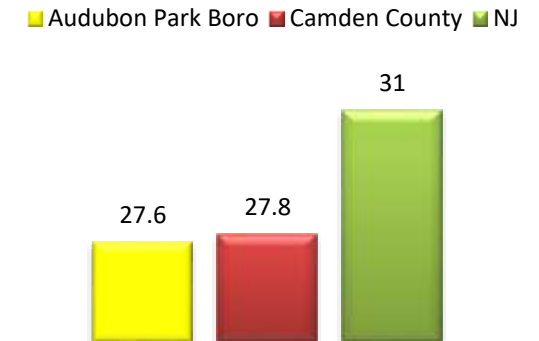

Mean Travel Time to Work (Mins.)

Modes of Transportation to Work

Modes of Transportation to Work	%
Drove Alone	83.4
Carpooled	4.5
Public Transportation	6.5
Work from Home	2.6
Walked	0.9
Other Means	1.1

*Arts, Entertainment and Accommodations. Also this data is the sectors in which residents work in, and not the percentage of sector jobs in the Municipality.

***Workforce and commute data is from the 2015 America Community Survey. Travel time to work is from the 2015 American Community Survey.