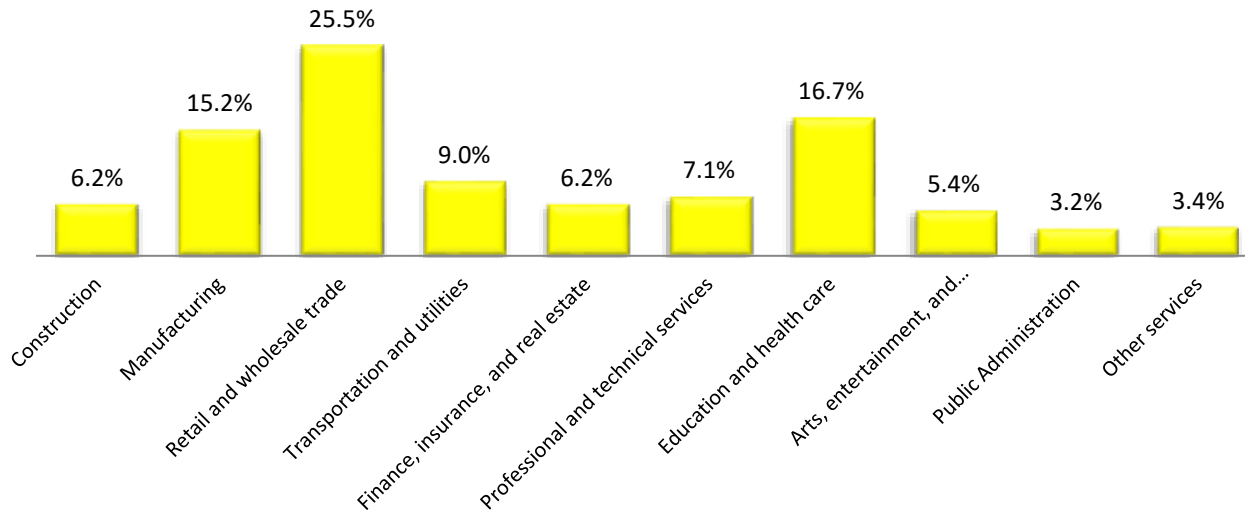

% of Home Owners and Renters Paying more than 30% of their Income on Housing

Poverty Rate

***Housing affordability and poverty rates are from the 2015 American Community Survey.

Percentage of Audubon Park Boro Workforce Employed by Sector*