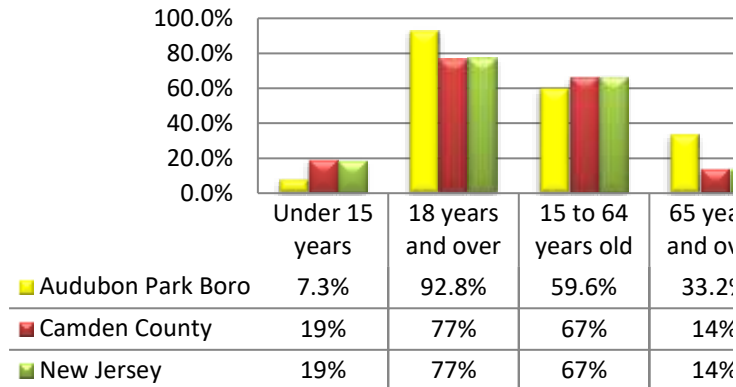

Audubon Park Boro, NJ Camden County

Year Incorporated: 1947
Municipal Type: Borough
Form of Government: Borough

2015 Estimated Population: 1,010
Population Change 2000-2015: -8.3%
Population Density: 6,957.2 (per sq. mi.)

Demographics***

Race

Age

Dependency Ratio

	2000	2015	% change 2000-2015
Audubon Park Boro	56.5	67.8	20.0%
Camden County	55.7	53.1	-4.5%
New Jersey	53.9	52.4	-2.7%

The dependency ratio is the ratio of dependents (people younger than 15 or older than 64), to the working age population, those 15-64.