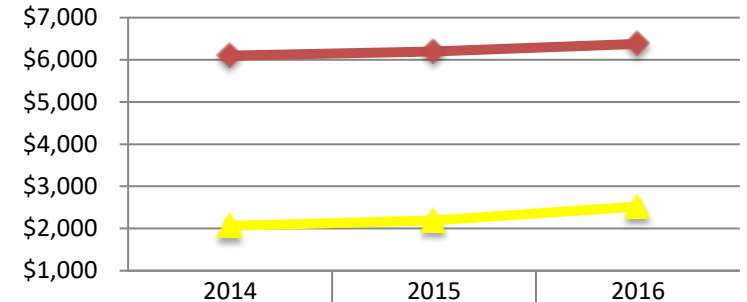

Average Property Tax

◆ Audubon Park Boro	$2,064	$2,192	$2,521
◆ Camden County	$6,099	$6,199	$6,377

% change 2014-2016

Audubon Park Boro: 22.17   Camden County: 4.57

***Housing occupancy and prices are from the 2015 American Community Survey. Average property tax is from the New Jersey's Department of Community Affairs's website.