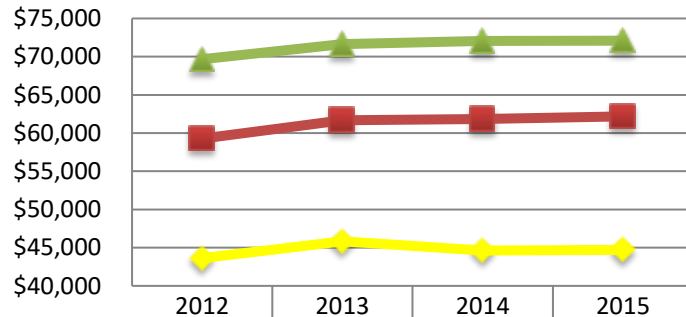

Economic Indicators***

Median Household Income

◆ Audubon Park Boro	$43,625	$45,833	$44,643	$44,722
■ Camden County	$59,280	$61,683	$61,842	$62,185
◆ NJ	$69,667	$71,629	$72,062	$72,093

% change 2012-2015

Audubon Park Boro: 2.5   Camden County: 4.9   NJ: 3.5